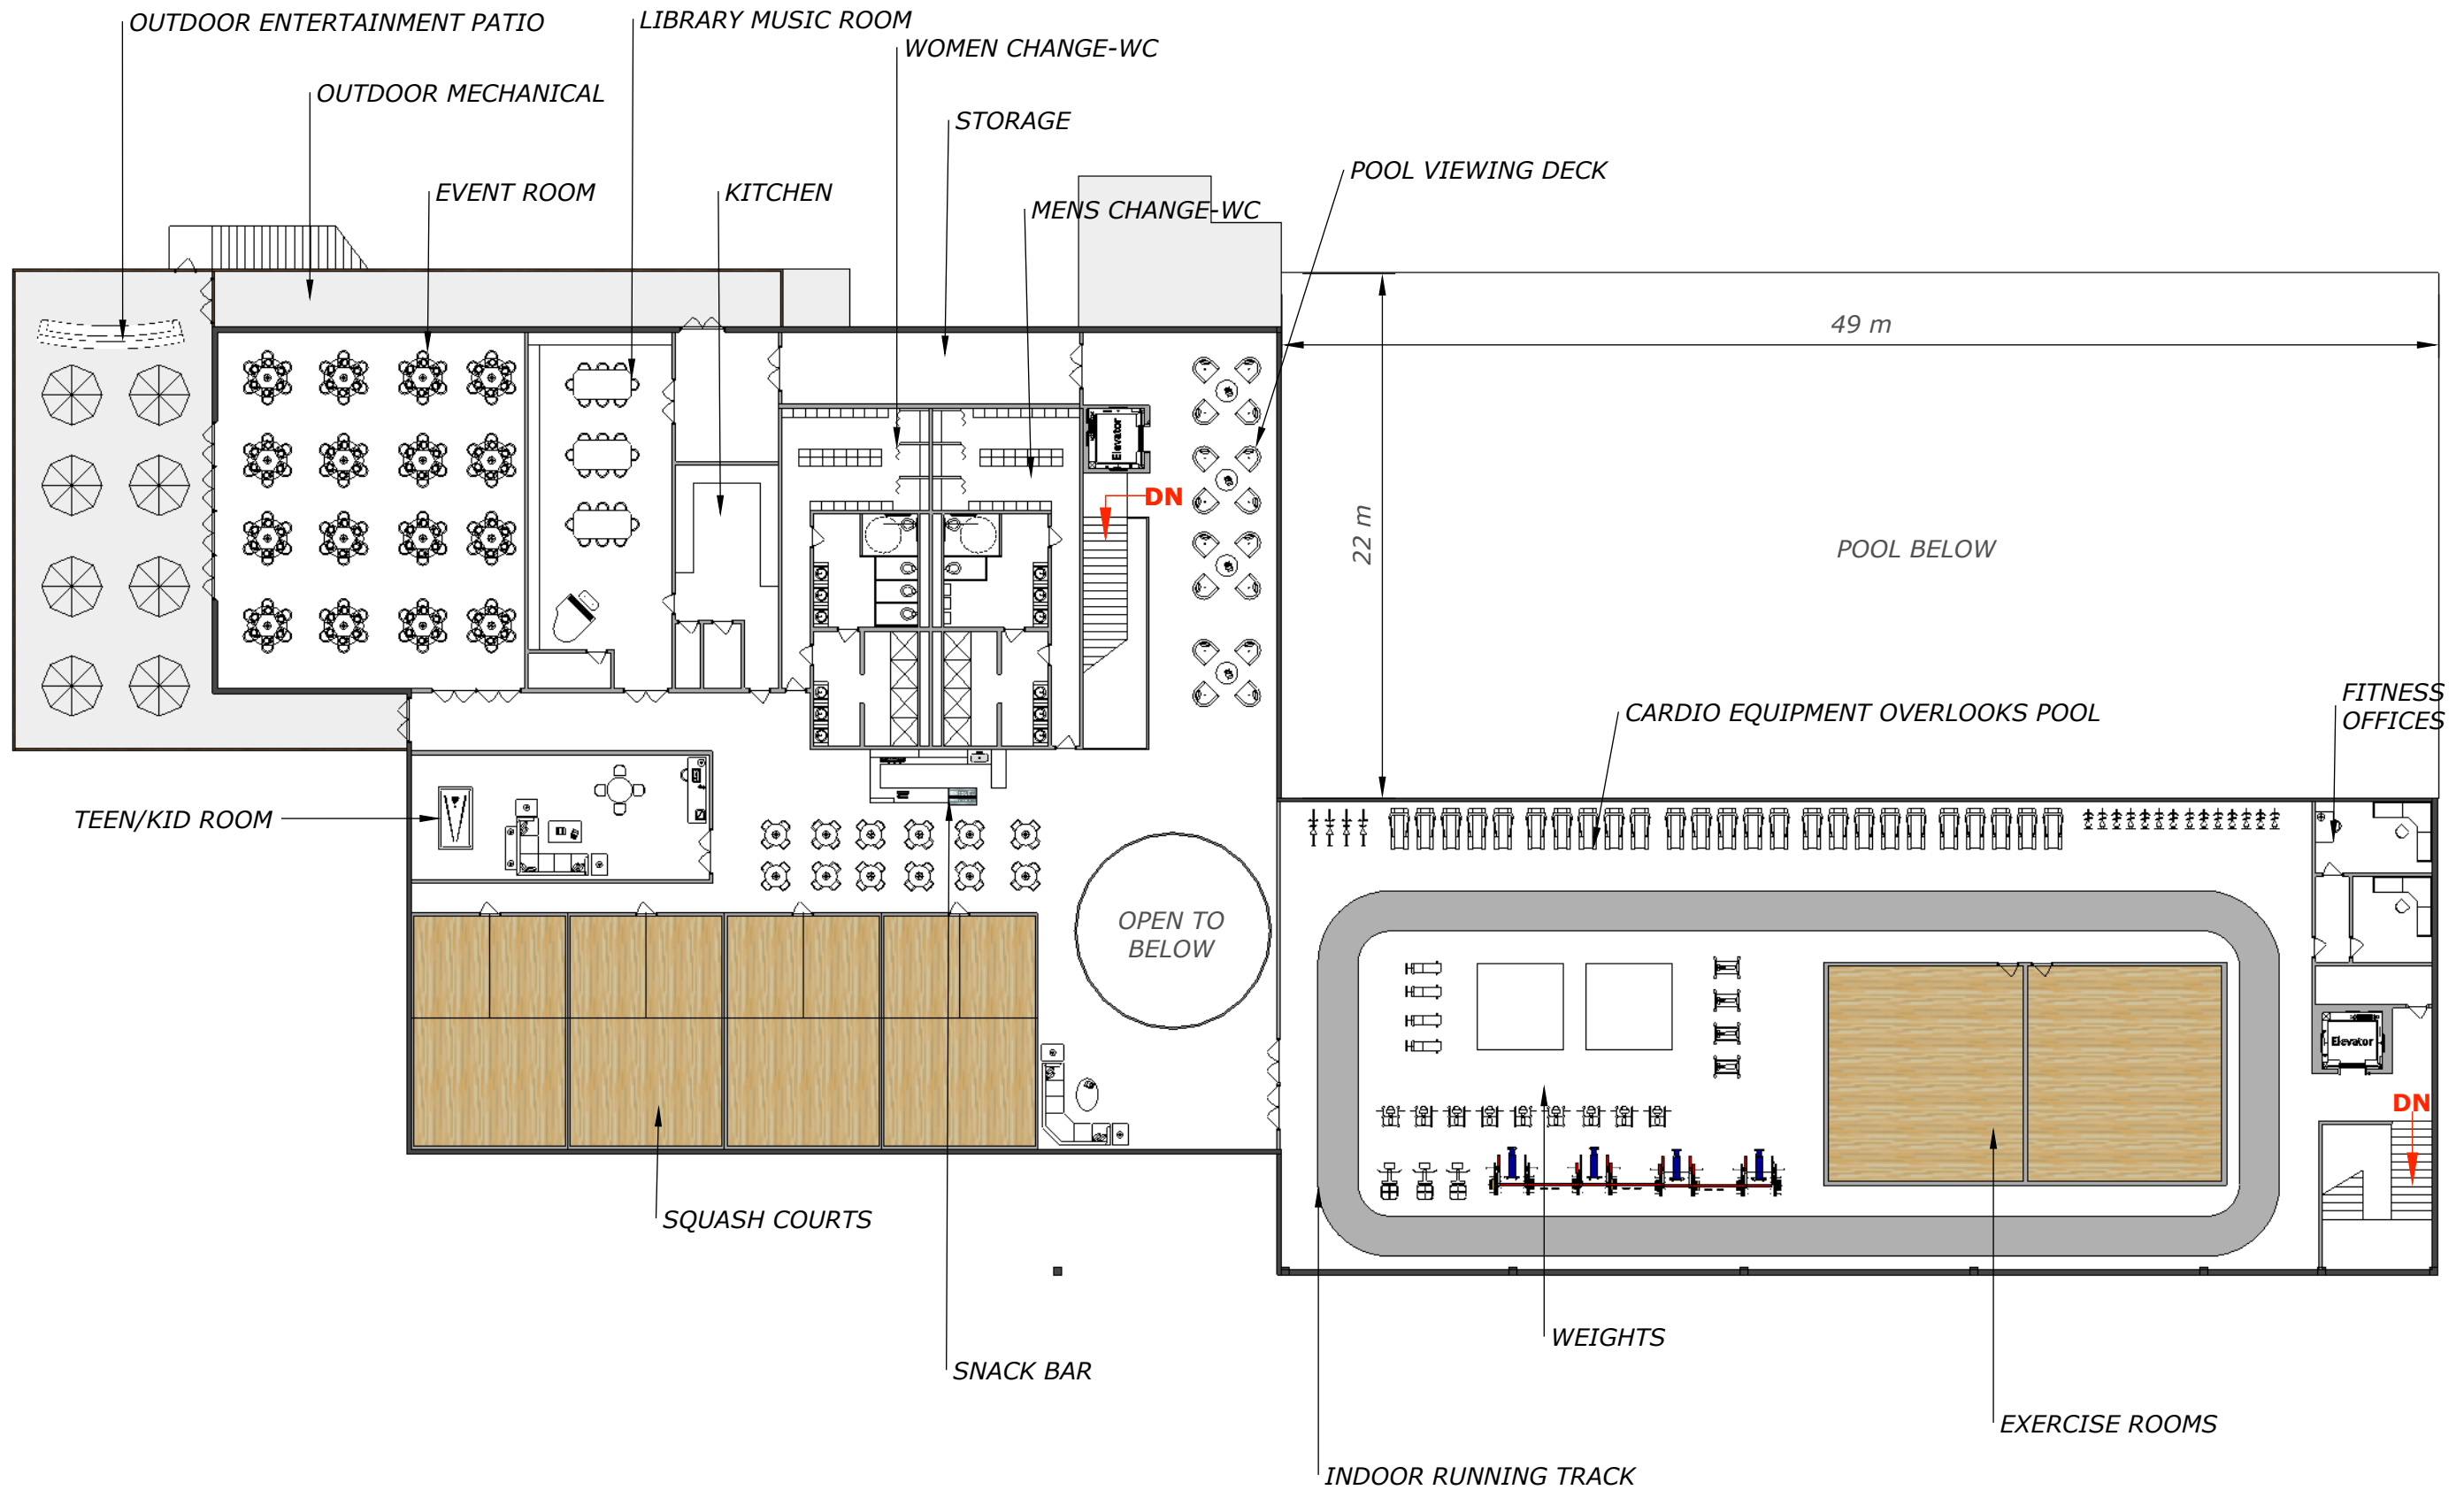

Drawings represent concept (only) for preliminary pricing and design intent
 Details and site measurements may not be as shown

Drawings represent concept (only) for preliminary pricing and design intent
 Details and site measurements may not be as shown

*Drawings represent concept (only) for preliminary pricing and design intent
Details and site measurements may not be as shown*

Drawings represent concept (only) for preliminary pricing and design intent
Details and site measurements may not be as shown

INDOOR OUTDOOR POOL
WITH RETRACTABLE ROOF

Drawings represent concept (only) for preliminary pricing and design intent
Details and site measurements may not be as shown

Drawings represent concept (only) for preliminary pricing and design intent
Details and site measurements may not be as shown